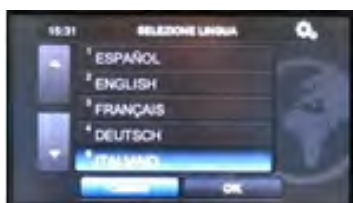

TOUCH SCREEN COMPUTER

As a new feature in all ranges, we are presenting the TOUCH SCREEN COMPUTER, as well normal spin, fast spin and high spin washer extractor, which makes AQUASTAR range of washer, one of the widest in the market.